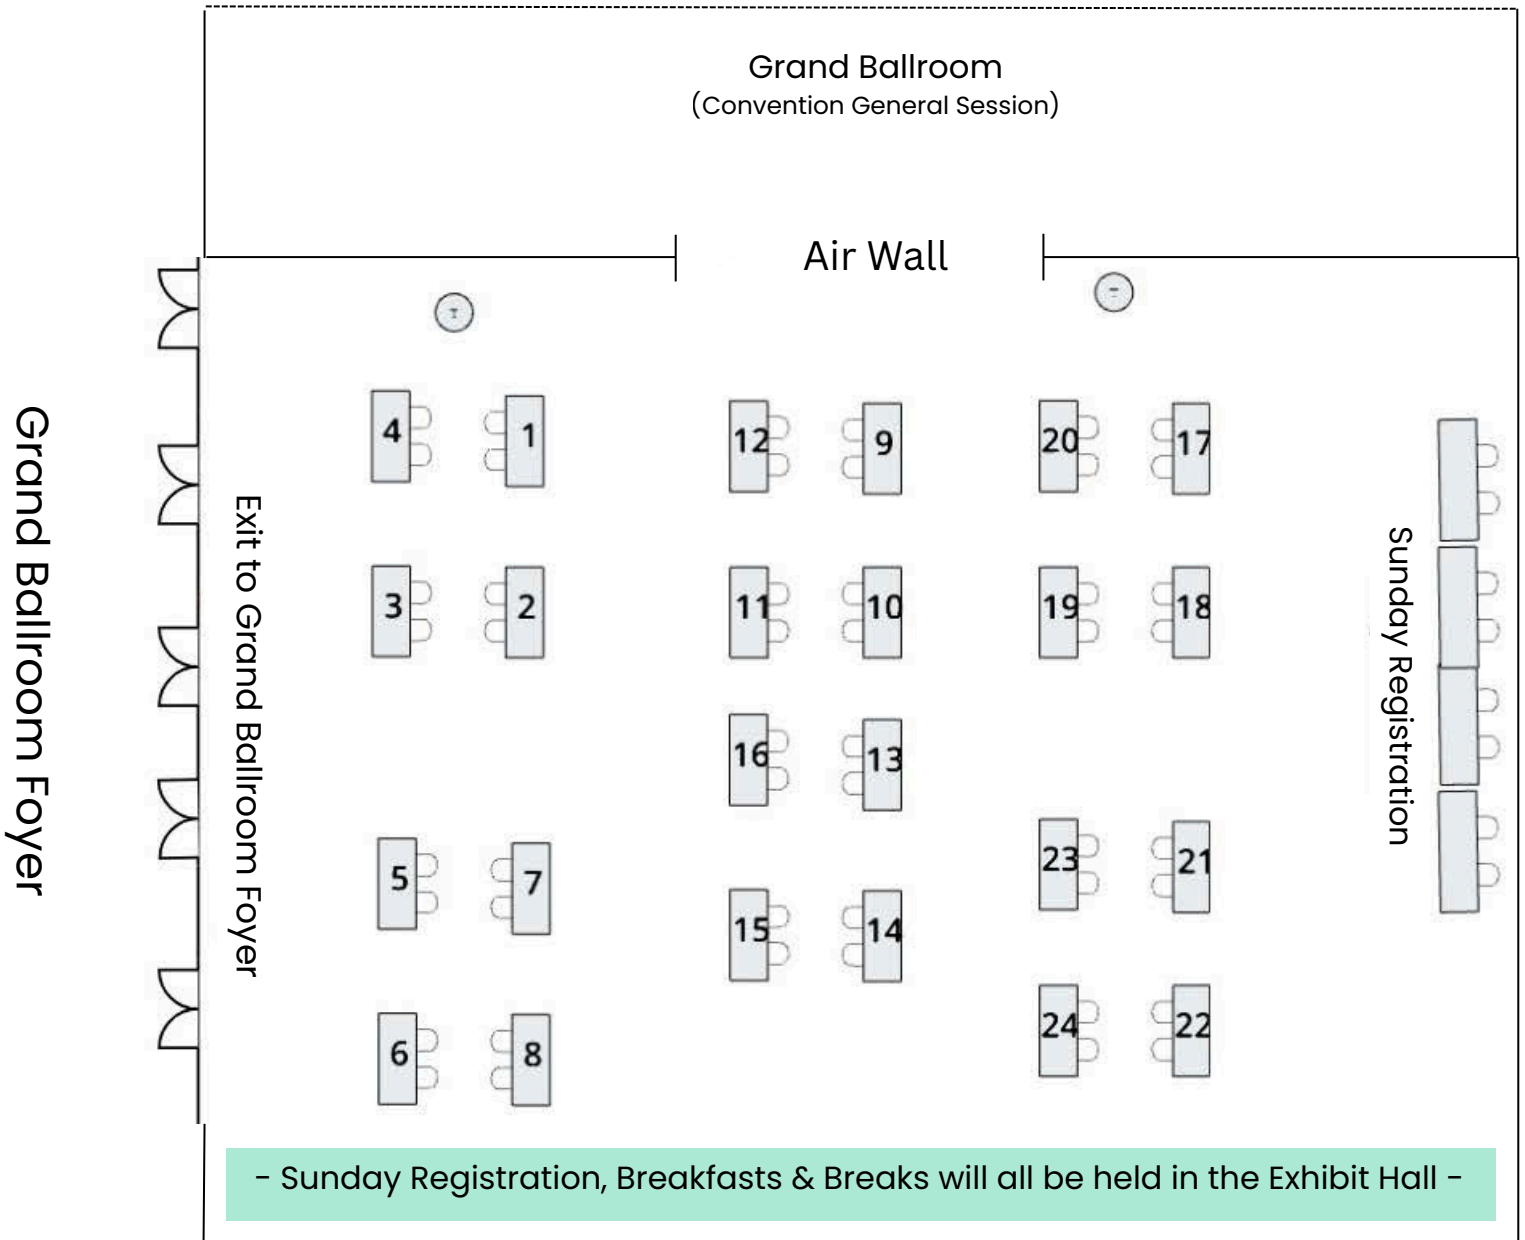

2026 MBA|VBA Annual Convention

Exhibit Hall Layout

- | | | |
|-----------------------|-------------------------------|----------------------------|
| 1 IntraFi | 9 CRS Data | 17 The Travelers Companies |
| 2 Source4 | 10 Compliance Alliance | 18 ADVANTAGE |
| 3 Rocket Pro | 11 Mercantile Processing Inc. | 19 Banzai |
| 4 SQN Banking Systems | 12 Cornerstone Advisors | 20 College Ave |
| 5 CorServ | 13 PULSE Discover Debit | 21 C8 Capital Network |
| 6 Alkami | 14 NBID | 22 Hudson |
| 7 ABM | 15 Federal Reserve Fin. Svcs. | 23 CSI |
| 8 Jack Henry | 16 S&P Global | 24 Primax |